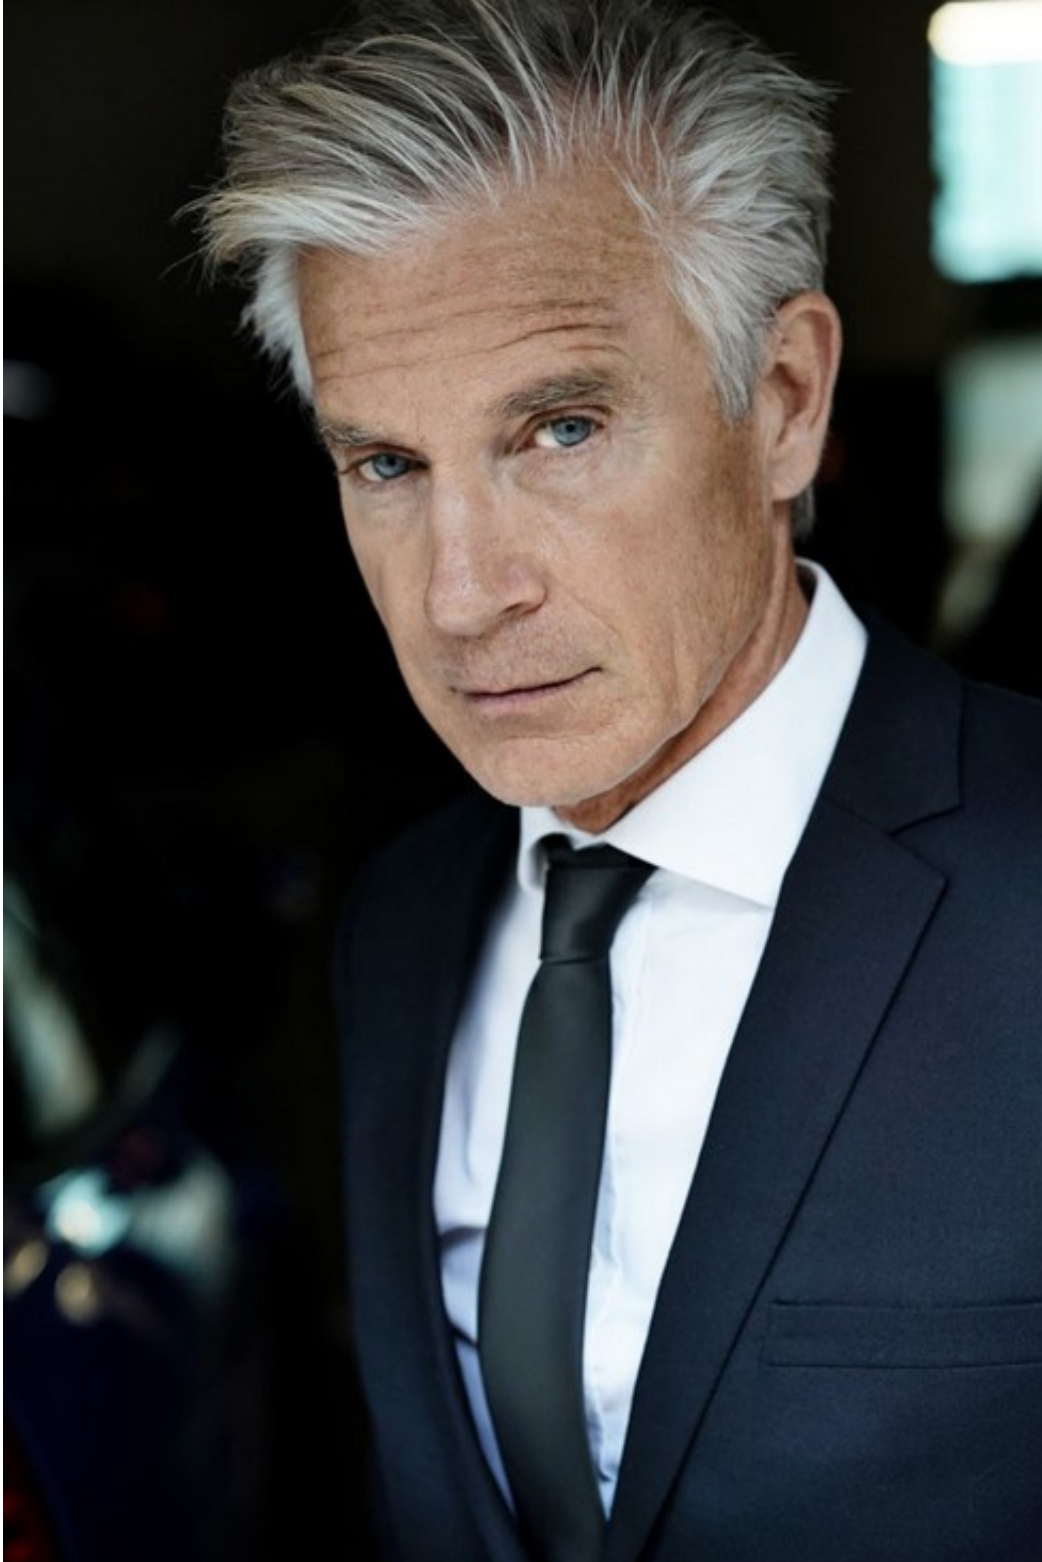

CLAUDE LANGLOIS

height 6'0.5 · bust 41.5" · waist 38" · hips 42.5" · suit 50
shoes size 44 EU/13 US/10 UK · hair grey · eyes blue