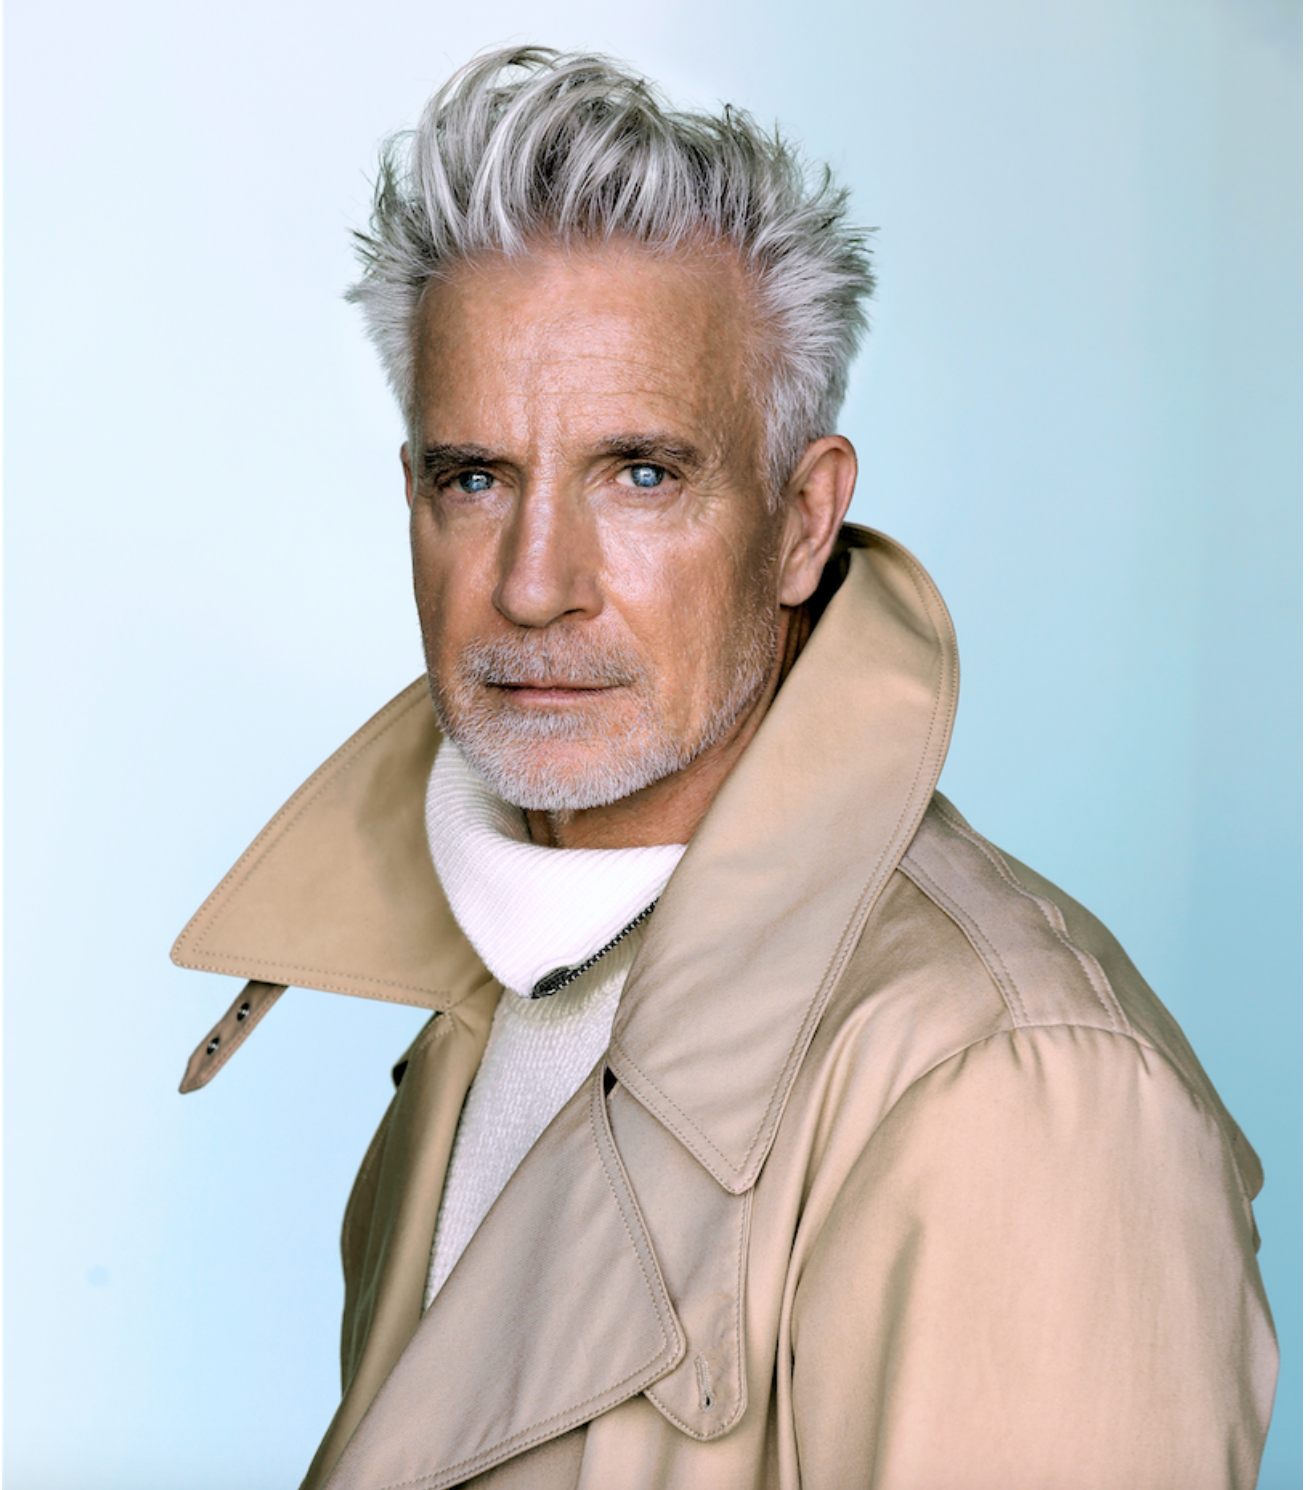

CLAUDE LANGLOIS

height 6'0.5 · bust 41.5" · waist 38" · hips 42.5" · suit 50
shoes size 44 EU/13 US/10 UK · hair grey · eyes blue

CLAUDE LANGLOIS

height 6'0.5 · bust 41.5" · waist 38" · hips 42.5" · suit 50
shoes size 44 EU/13 US/10 UK · hair grey · eyes blue