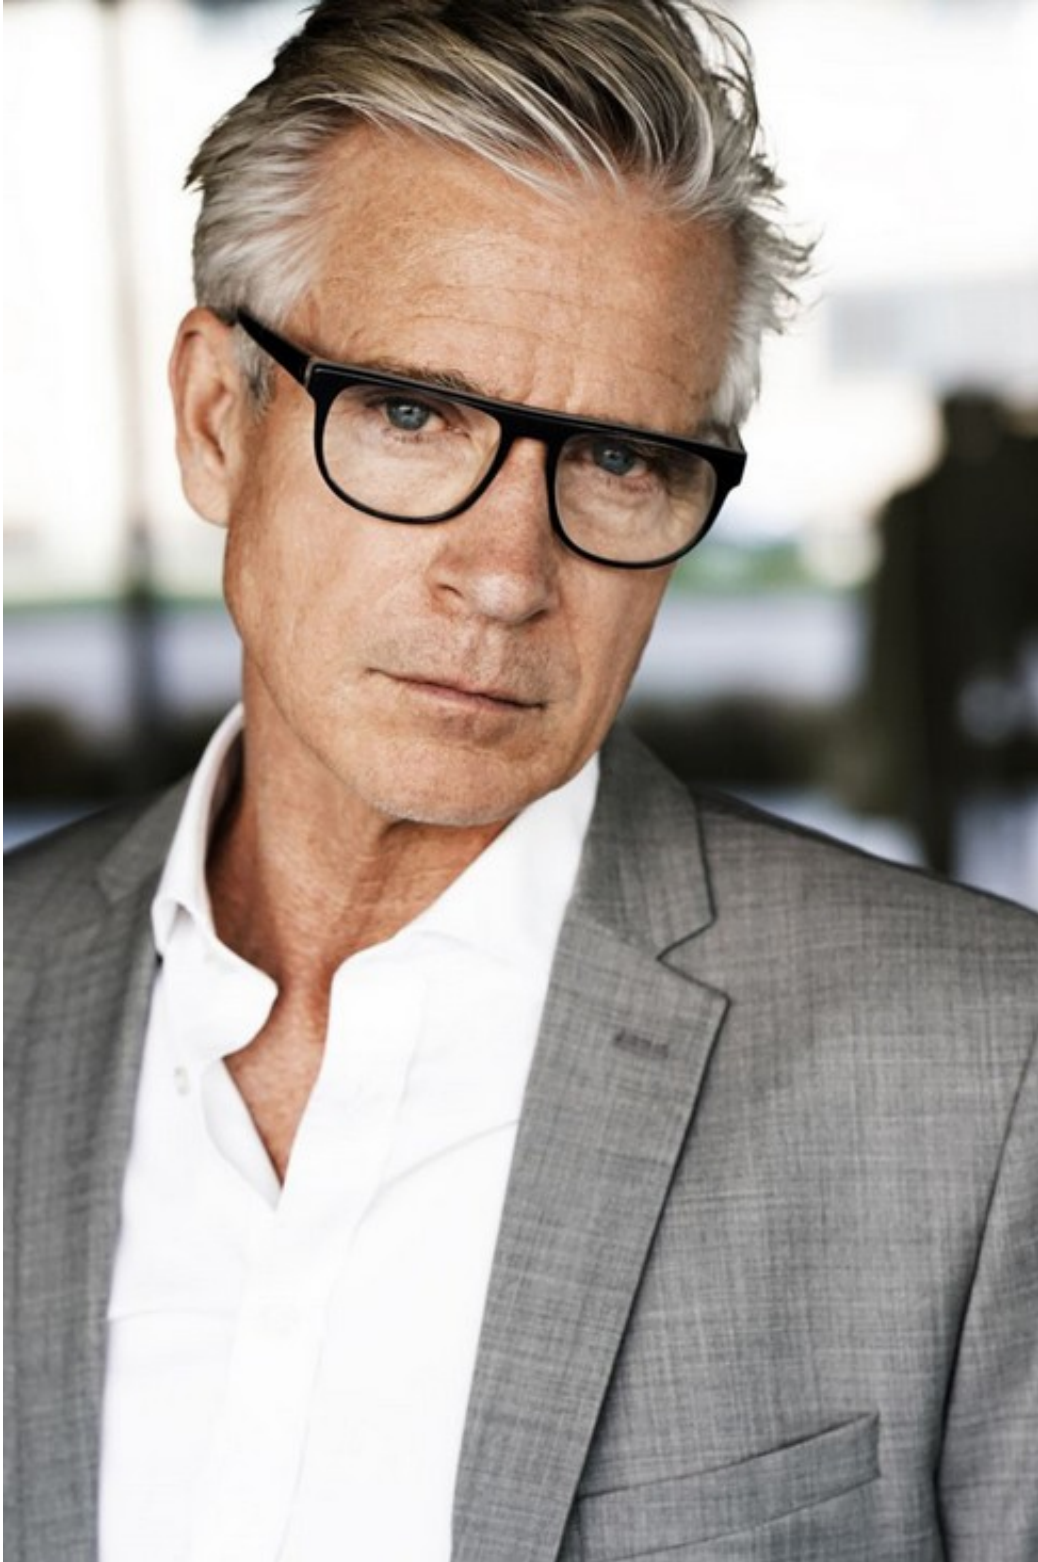

CLAUDE LANGLOIS

height 6'0.5 · bust 41.5" · waist 38" · hips 42.5" · suit 50
shoes size 44 EU/13 US/10 UK · hair grey · eyes blue